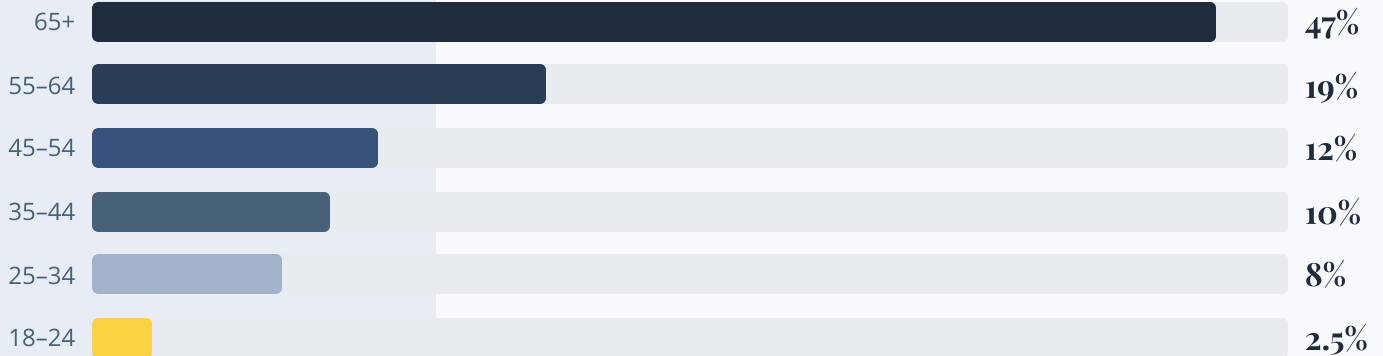

AUDIENCE DEMOGRAPHICS

Who We Reach

250-500K

REACTIONS / MONTH
Above average for rescue pages

6-8K

COMMENTS / MONTH
Highly engaged community

3.5-5K

SHARES / MONTH
Organic viral reach

AGE DISTRIBUTION